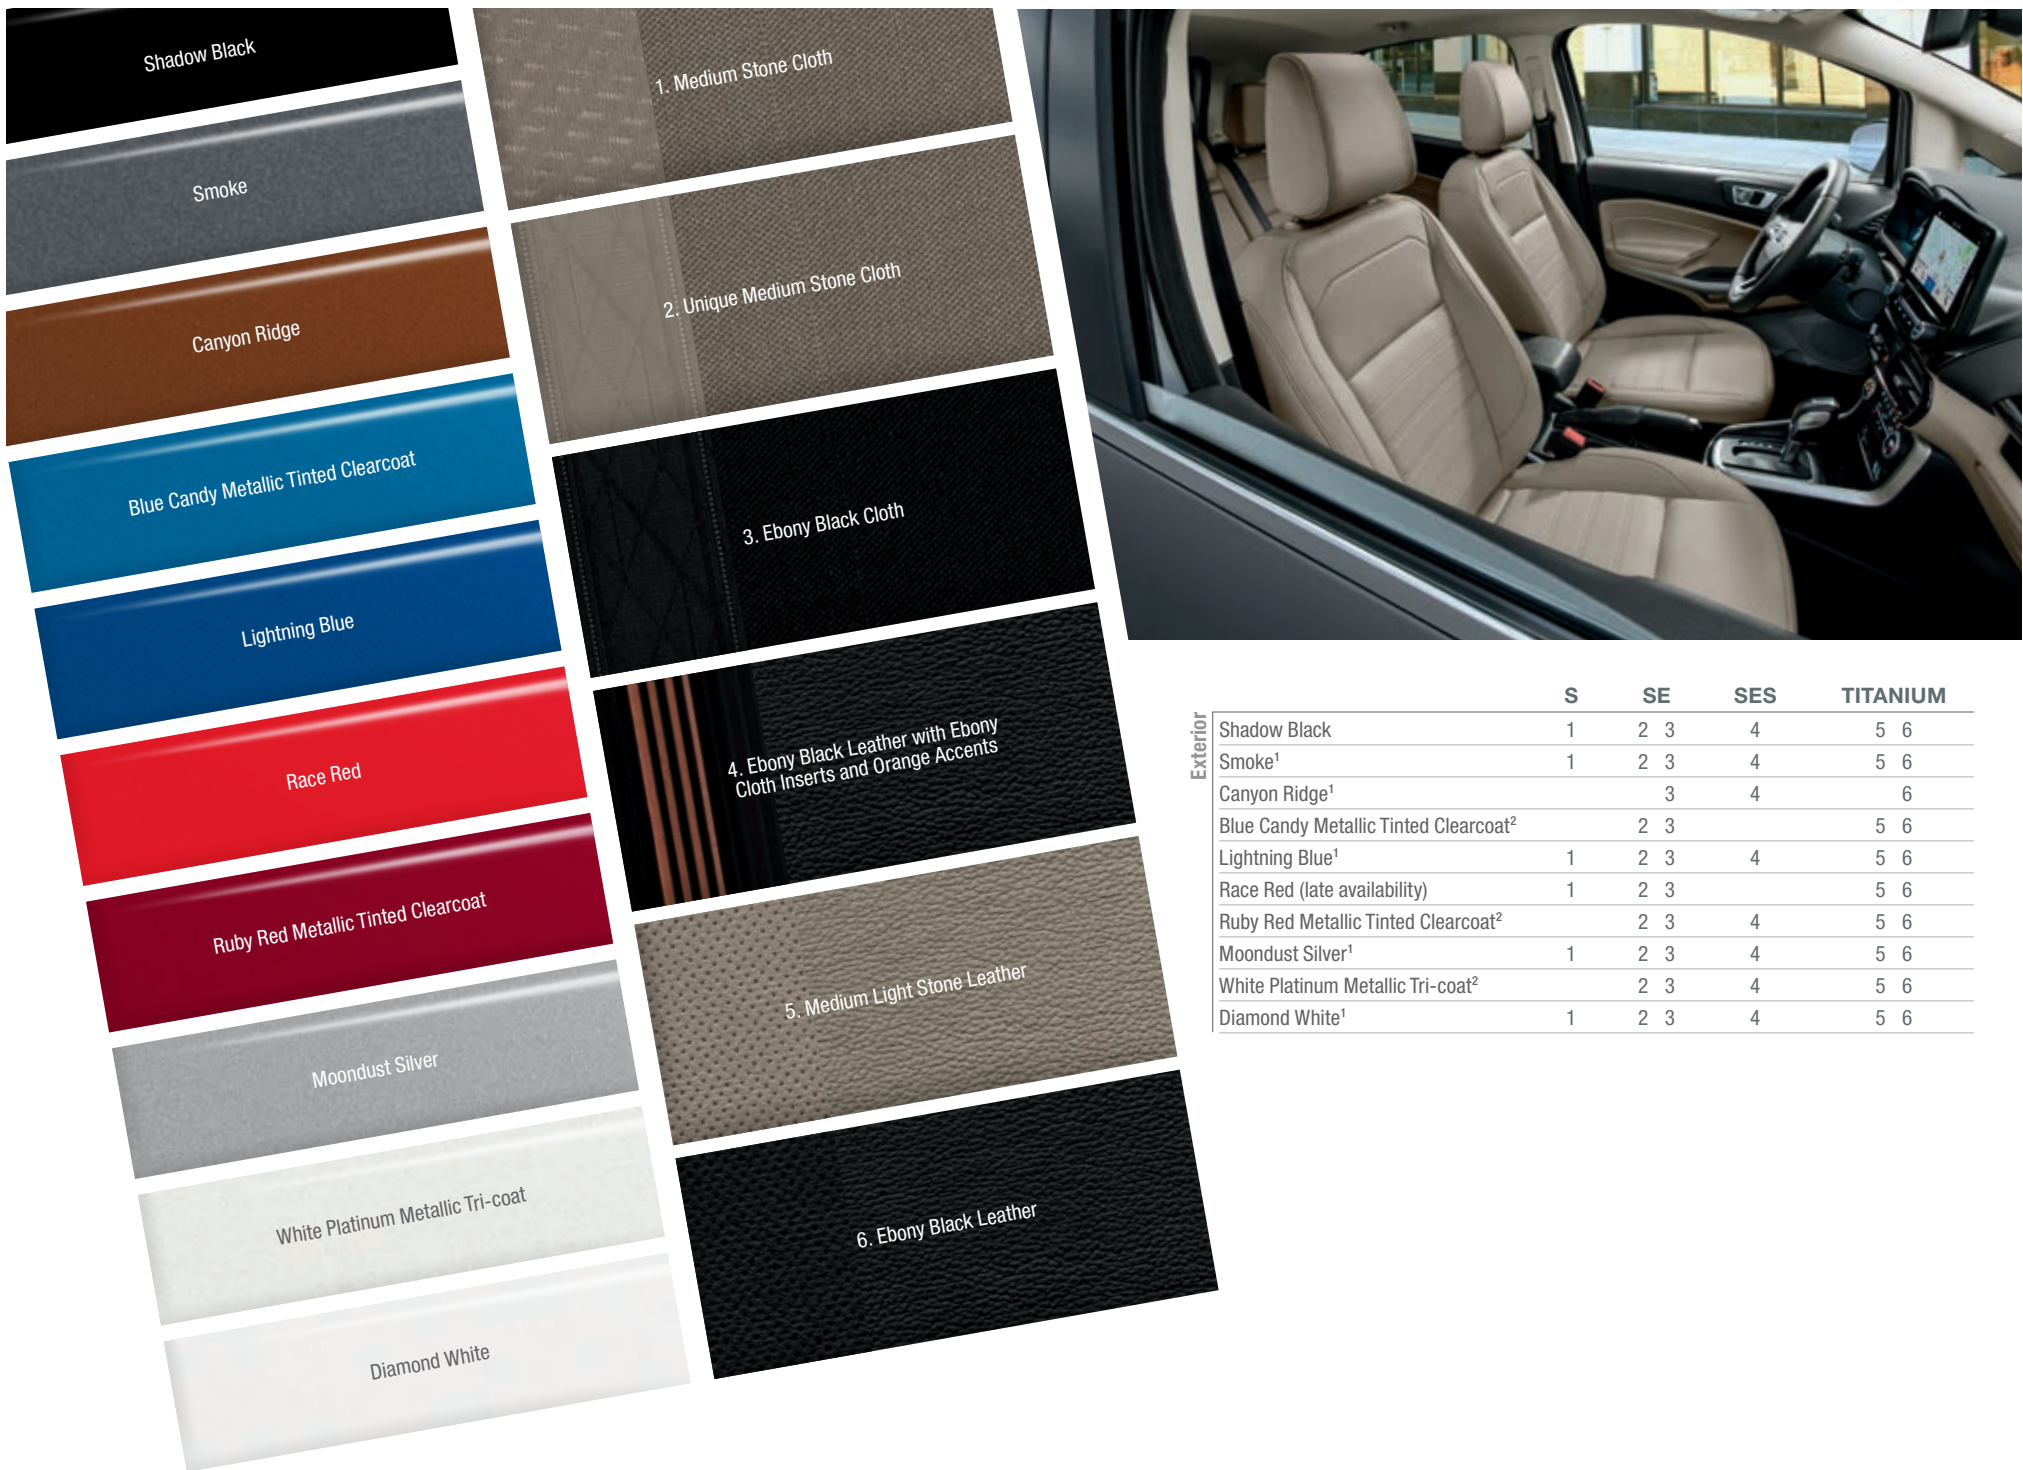

S	SE	SES	TITANIUM
Shadow Black	1	2 3	4	5 6
Smoke¹	1	2 3	4	5 6
Canyon Ridge¹		3	4	6
Blue Candy Metallic Tinted Clearcoat²		2 3		5 6
Lightning Blue¹	1	2 3	4	5 6
Race Red (late availability)	1	2 3		5 6
Ruby Red Metallic Tinted Clearcoat²		2 3	4	5 6
Moondust Silver¹	1	2 3	4	5 6
White Platinum Metallic Tri-coat²		2 3	4	5 6
Diamond White¹	1	2 3	4	5 6