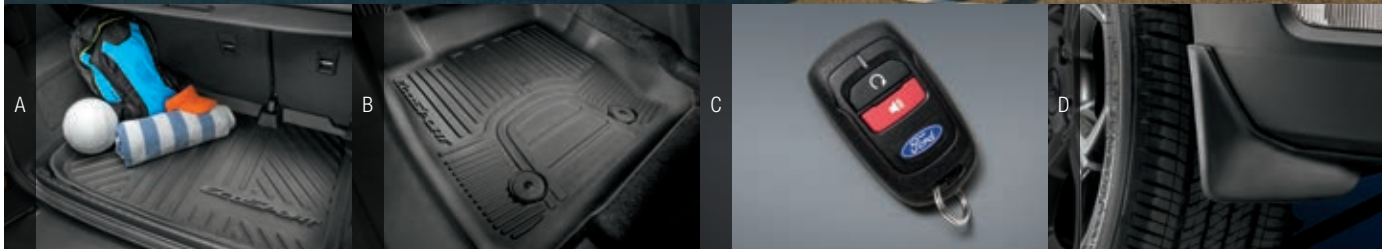

FORD ACCESSORIES

Titanium in Ruby Red Metallic Tinted Clearcoat accessorized with front and rear molded splash guards, keyless entry keypad, roof crossbars,¹ roof-mounted bike carrier by THULE^{®1,2} and wheel lock kit

accessories.ford.com

Exterior

- Racks and carriers^{1,2}
- Roof crossbars¹
- Splash guards (D)
- Wheel lock kit

Interior

- Ash cup/coin holders
- Cargo area protector (A)
- Cargo organizers and protectors
- Carpeted floor mats
- First aid and roadside assistance kits²
- Floor liners (B)
- Interior light kit
- Protective seat covers²
- Tablet cradle²

Electronics

- Bullfrog® portable Bluetooth® speakers²
- Keyless entry keypad
- Rear seat entertainment²
- Remote start systems (C)
- Vehicle Security System

New Vehicle Limited Warranty. We want your Ford EcoSport ownership experience to be the best it can be. Under this warranty, your new vehicle comes with 3-year/36,000-mile bumper-to-bumper coverage, 5-year/60,000-mile Powertrain Warranty coverage, 5-year/60,000-mile safety restraint coverage, and 5-year/unlimited-mile corrosion (perforation) coverage – all with no deductible. Please ask your Ford Dealer for a copy of this limited warranty.

Roadside Assistance. Covers your vehicle for 5 years or 60,000 miles, so you have the security of knowing that help may be only a phone call away should you run out of fuel, lock yourself out of the vehicle or need towing. Your Ford Dealer can provide complete details on all of these advantages.

Ford Credit. Get the ride you want. Whether you plan to lease or finance, you'll find the choices that are right for you at Ford Credit. Ask your Ford Dealer for details or check us out at fordcredit.com.

Ford Protect™ Extended Service Plans. Whether you purchase or lease your Ford vehicle, insist on genuine Ford Protect extended service plans. Ford Protect has a variety of plans to give you peace-of-mind protection whether you want vehicle component or maintenance coverage. Plus, they are fully backed by Ford and honored at all Ford dealerships in the U.S., Canada and Mexico. When you visit your dealer, insist on genuine Ford Protect extended service plans.

Insurance Services. Get Ford Motor Company quality in your auto insurance. Our program offers industry-leading benefits and competitive rates. Call 1-877-367-3847, or visit us at fordvip.com for a no-obligation quote. Insurance offered by American Road Services Company (in CA, American Road Insurance Agency), a licensed agency and subsidiary of Ford Motor Company.